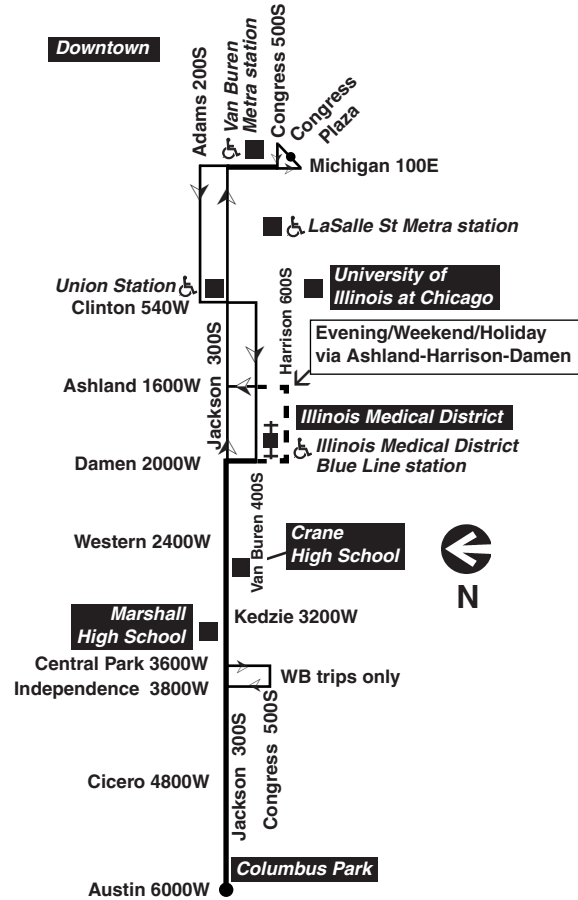

Bicycle racks are installed on the front of all CTA buses and are allowed on CTA trains during certain hours. See our Bike & Ride brochure or webpage for help on how to use racks and more.

Know before you go: Get alerts from us by text or e-mail about planned service changes every week or instant alerts for unplanned reroutes and disruptions. Sign up for CTA Updates today at transitchicago.com/updates.

126 Jackson

Effective Mar. 23, 2025

All CTA buses are accessible

transitchicago.com/bus/126

Monday thru Friday

#126 Jackson

Eastbound

Table with 7 columns: LV Jackson/Austin, Jackson/Cicero, Jackson/Kedzie, Jackson/Western, Harrison/Ashland, Jackson/Canal, AR Congress Plaza. Rows show departure times from 4:50a to 8:34.

Westbound

Table with 7 columns: LV Congress Plaza, Adams/Clinton, Harrison/Ashland, Jackson/Western, Jackson/Kedzie, Jackson/Cicero, LV Jackson/Austin. Rows show departure times from 5:03a to 10:16.

then every 13 to 16 minutes until

Table showing departure times for Eastbound routes from 10:11 to 11:31.

then every 16 to 18 minutes until

Table showing departure times for Westbound routes from 11:38 to 11:27.

K - trip begins at Adams/Kedzie at time shown, school days only